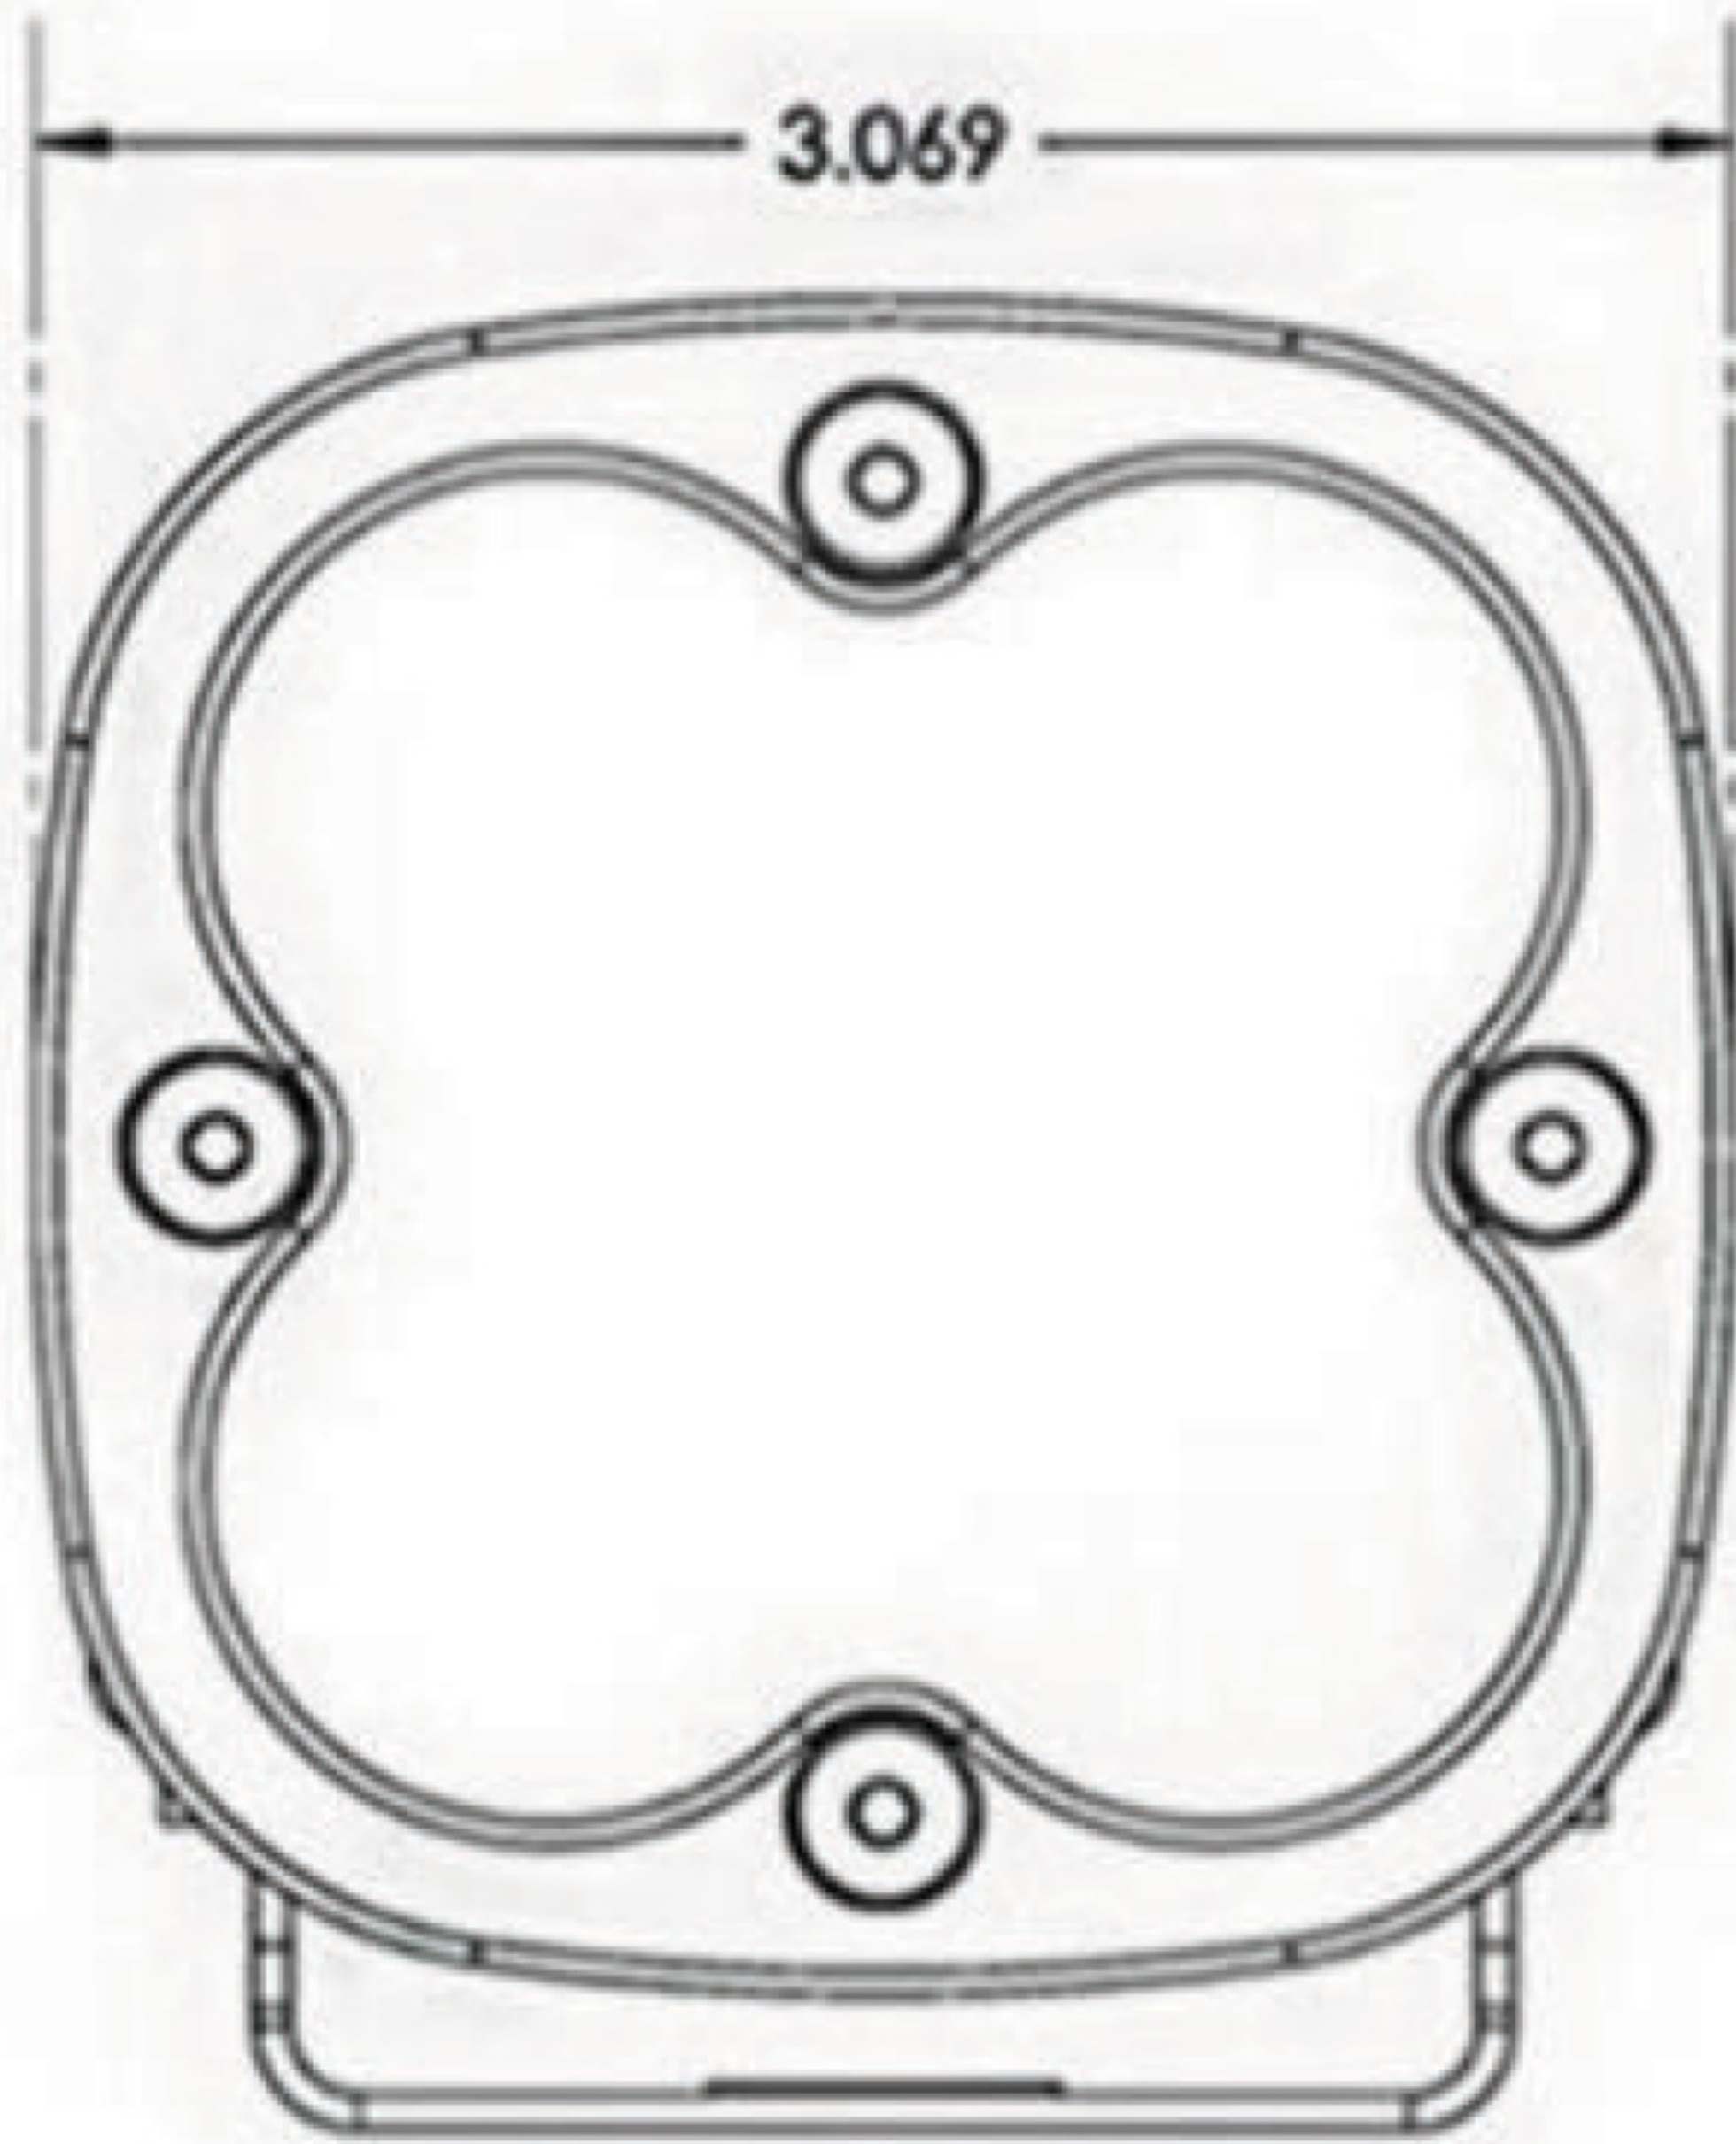

squadron®
SAE