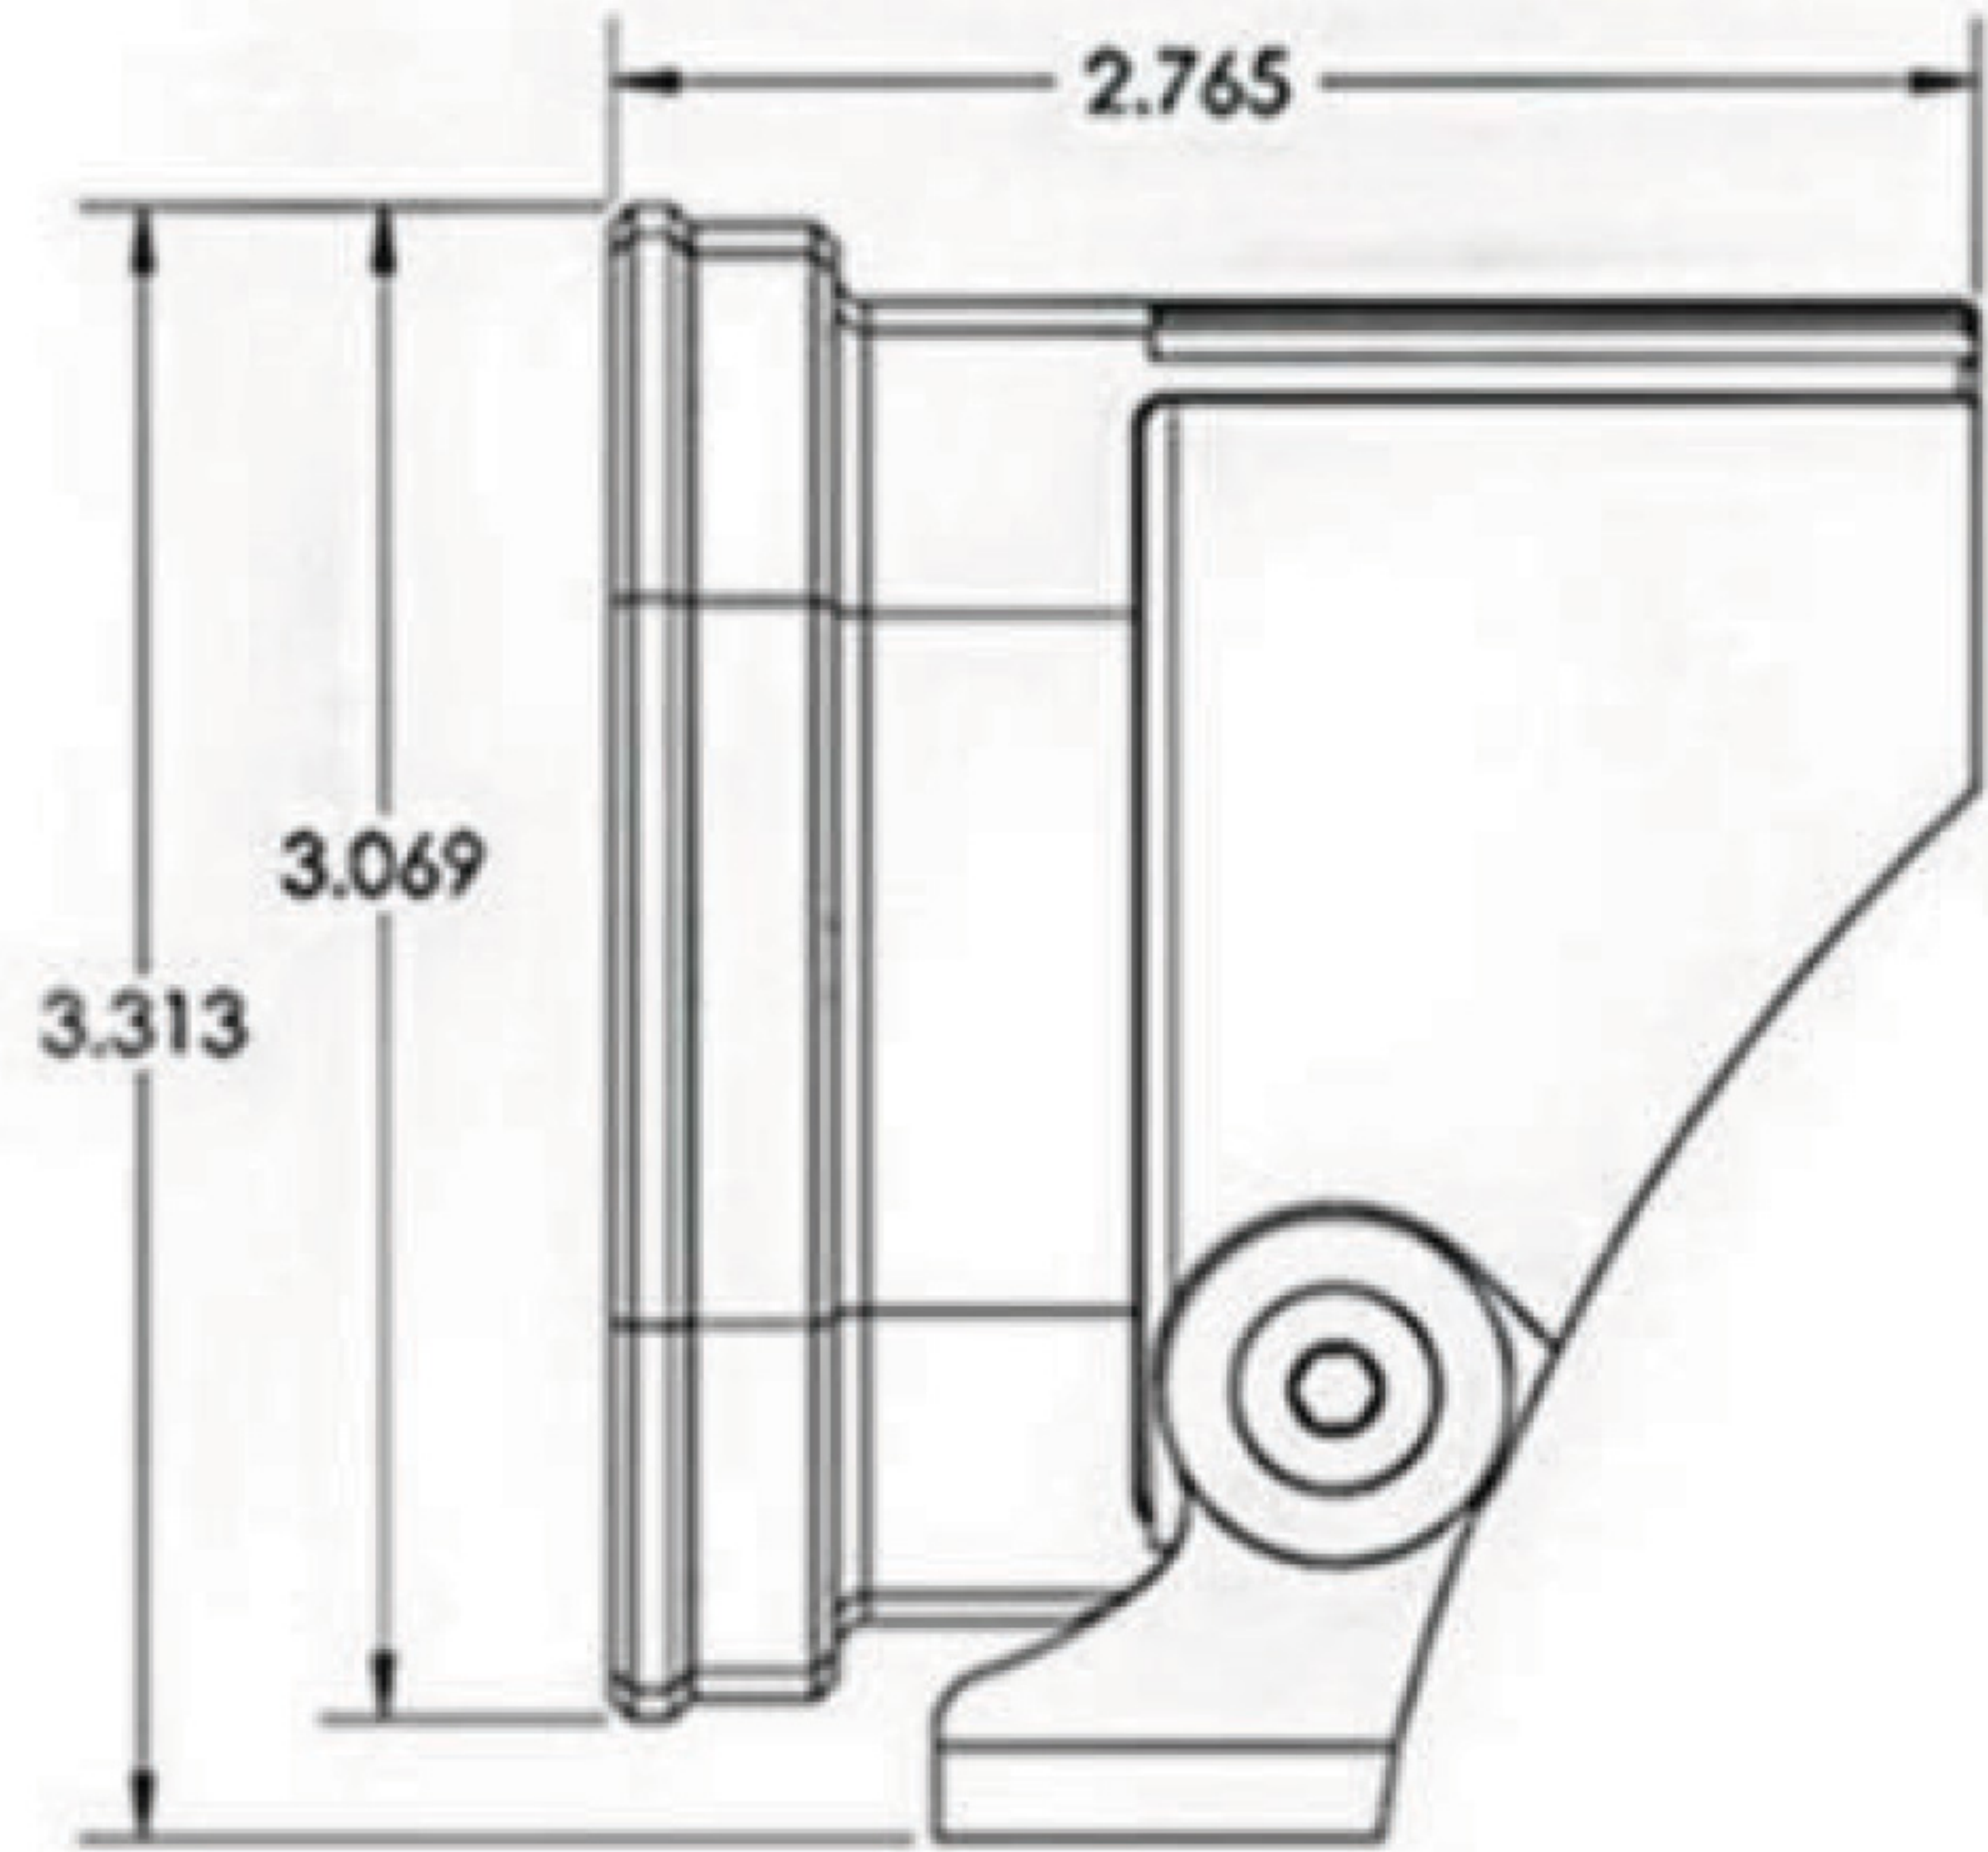

squadron®
SAE