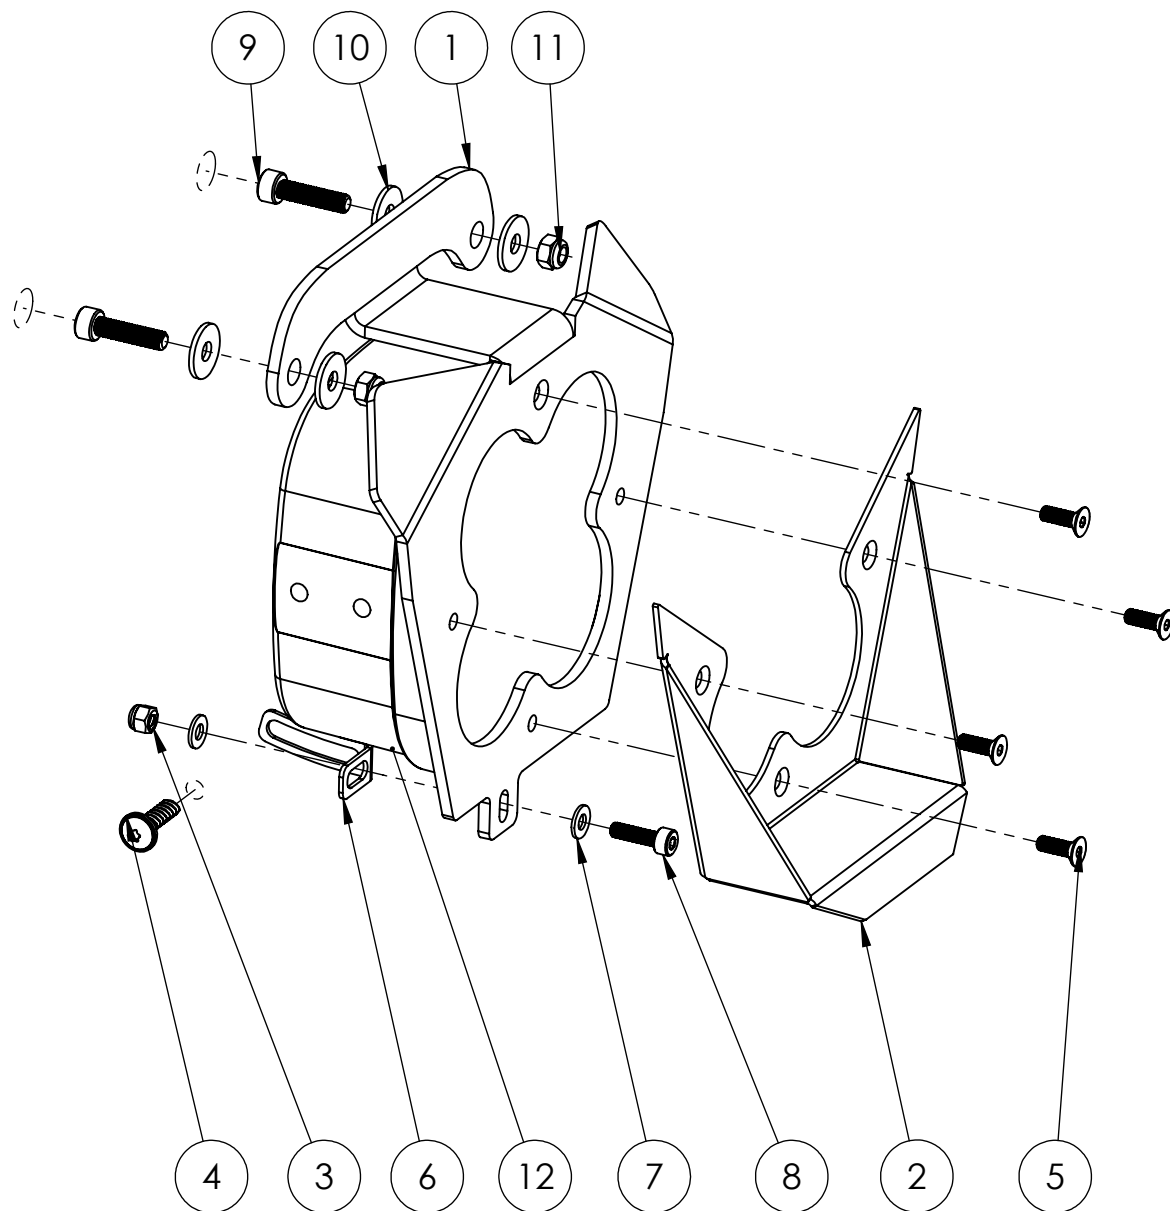

50-7072, 67-7072, XL, KTM 690 2019+ Kit

ITEM NO.	PART NUMBER	QTY.
1	50-9120, XL 2017+ KTM Faceplate	1
2	50-0056, KTM, 690 XL Faceplate Shroud (2019)	1
3	20-1000 4mm Nylock Nut	1
4	65-0103 KTM Head Light hardware	1
5	66-0032 4mm allen	4
6	50-0043 2017 KTM adjuster bracket	1
7	20-1016, 4mm Flat washer	2
8	20-1493, M4 Hex screw, 14mm long	1
9	44-9350, Hardware, M5 x 20mm SS	2
10	44-9353, Hardware, Flat Fender Washer M5 Screw Size	4
11	20-1002 5mm Nylock Nut	2
12	XL Moto	1